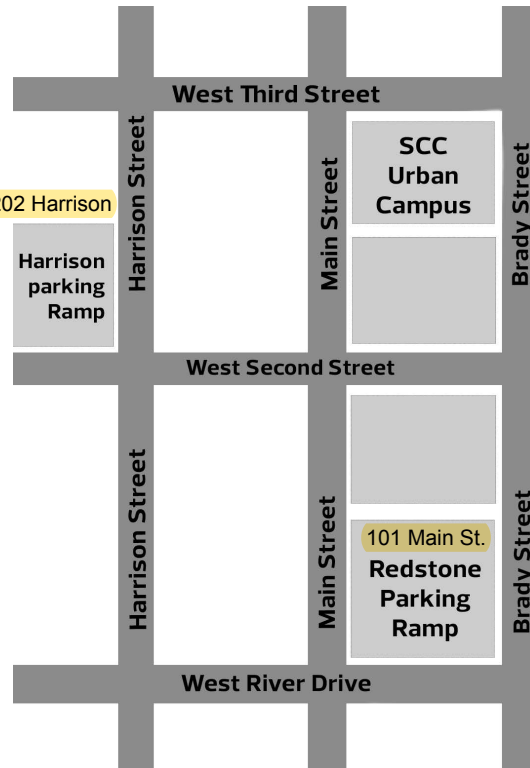

Student Parking Pass

REDSTONE/HARRISON PARKING RAMPS

TOP FLOOR ONLY DESIGNATED PARKING SPACES

If the designated parking spaces are occupied, you may park as close to the EICC parking spaces as possible on **TOP FLOOR ONLY**

DISPLAY ON DRIVER'S SIDE FRONT DASHBOARD

Parking Ramp - Owned by the City of Davenport
EICC/SCC - not responsible for maintenance of the same

UPDATED 8-10-18

THE Community's College